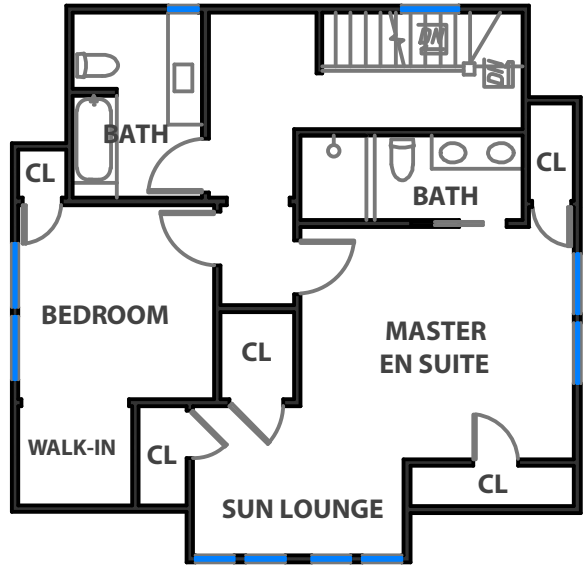

3934 GREENWOOD AVENUE

OAKLAND, CALIFORNIA

VIEW w/ SITE PLAN

MAIN LEVEL

UPPER LEVEL

PROPERTY SQF INFORMATION

LIVING SPACE	
Square Footage:	2000 Sq Ft*
* Upper Level	894
* Main Level	1106
NON-LIVING SPACE	
Square Footage:	282 Sq Ft*
* Garage	282

RENDERING BY OPEN HOMES PHOTOGRAPHY
 ALL MEASUREMENTS ARE APPROXIMATE AND MAY NOT BE EXACT. DO NOT RELY ON THE ACCURACY OF THIS FLOOR PLAN WHEN DETERMINING THE PRICE OF A PROPERTY OR MAKING DECISIONS REGARDING BUYING OR SELLING OF PROPERTIES WITHOUT INDEPENDENT VERIFICATION.