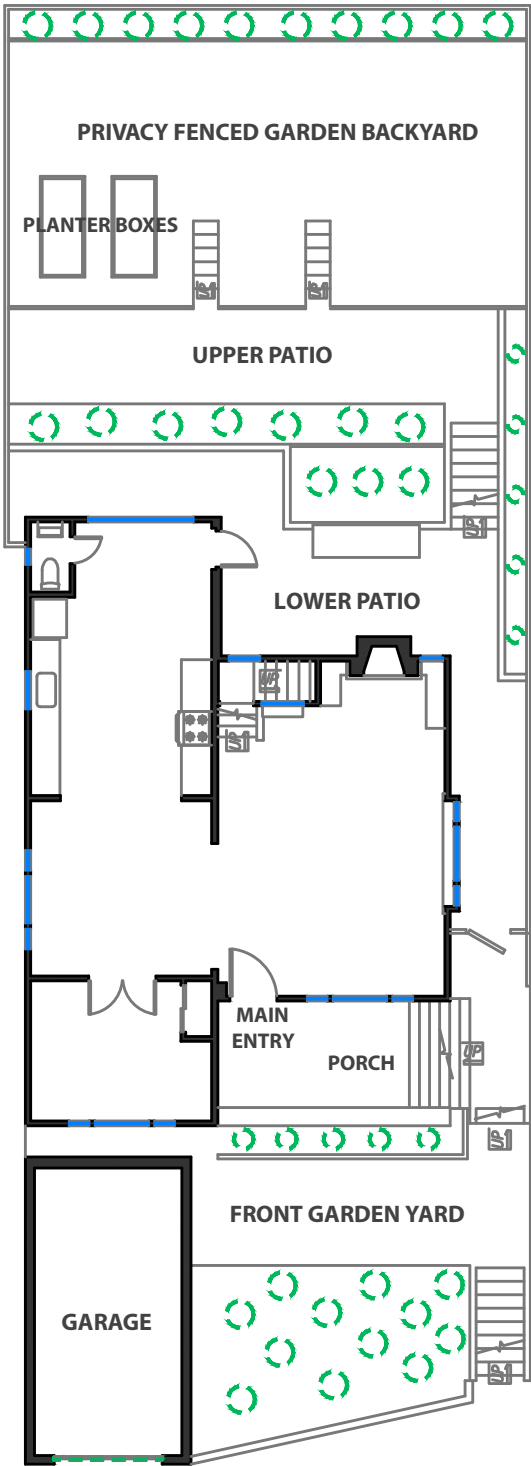

3934 GREENWOOD AVENUE

OAKLAND, CALIFORNIA

VIEW w/ SITE PLAN

MAIN LEVEL

UPPER LEVEL

PROPERTY SQF INFORMATION

LIVING SPACE	
Square Footage:	2000 Sq Ft*
* Upper Level	894
* Main Level	1106
NON-LIVING SPACE	
Square Footage:	282 Sq Ft*
* Garage	282

RENDERING BY OPEN HOMES PHOTOGRAPHY
 ALL MEASUREMENTS ARE APPROXIMATE AND MAY NOT BE EXACT. DO NOT RELY ON THE ACCURACY OF THIS FLOOR PLAN WHEN DETERMINING THE PRICE OF A PROPERTY OR MAKING DECISIONS REGARDING BUYING OR SELLING OF PROPERTIES WITHOUT INDEPENDENT VERIFICATION.