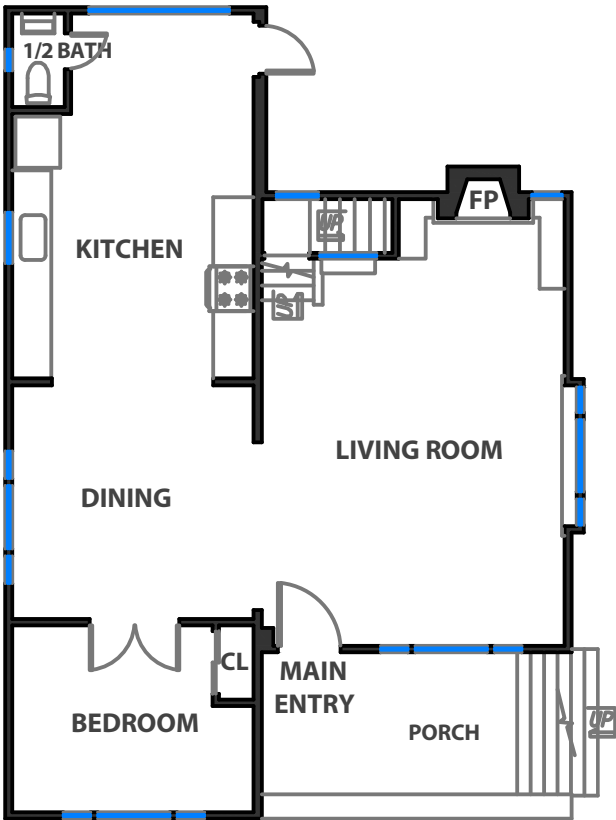

3934 GREENWOOD AVENUE

OAKLAND, CALIFORNIA

VIEW w/ SITE PLAN

MAIN LEVEL

UPPER LEVEL

PROPERTY SQF INFORMATION

LIVING SPACE	
Square Footage:	2000 Sq Ft*
* Upper Level	894
* Main Level	1106
NON-LIVING SPACE	
Square Footage:	282 Sq Ft*
* Garage	282

RENDERING BY OPEN HOMES PHOTOGRAPHY
 ALL MEASUREMENTS ARE APPROXIMATE AND MAY NOT BE EXACT. DO NOT RELY ON THE ACCURACY OF THIS FLOOR PLAN WHEN DETERMINING THE PRICE OF A PROPERTY OR MAKING DECISIONS REGARDING BUYING OR SELLING OF PROPERTIES WITHOUT INDEPENDENT VERIFICATION.